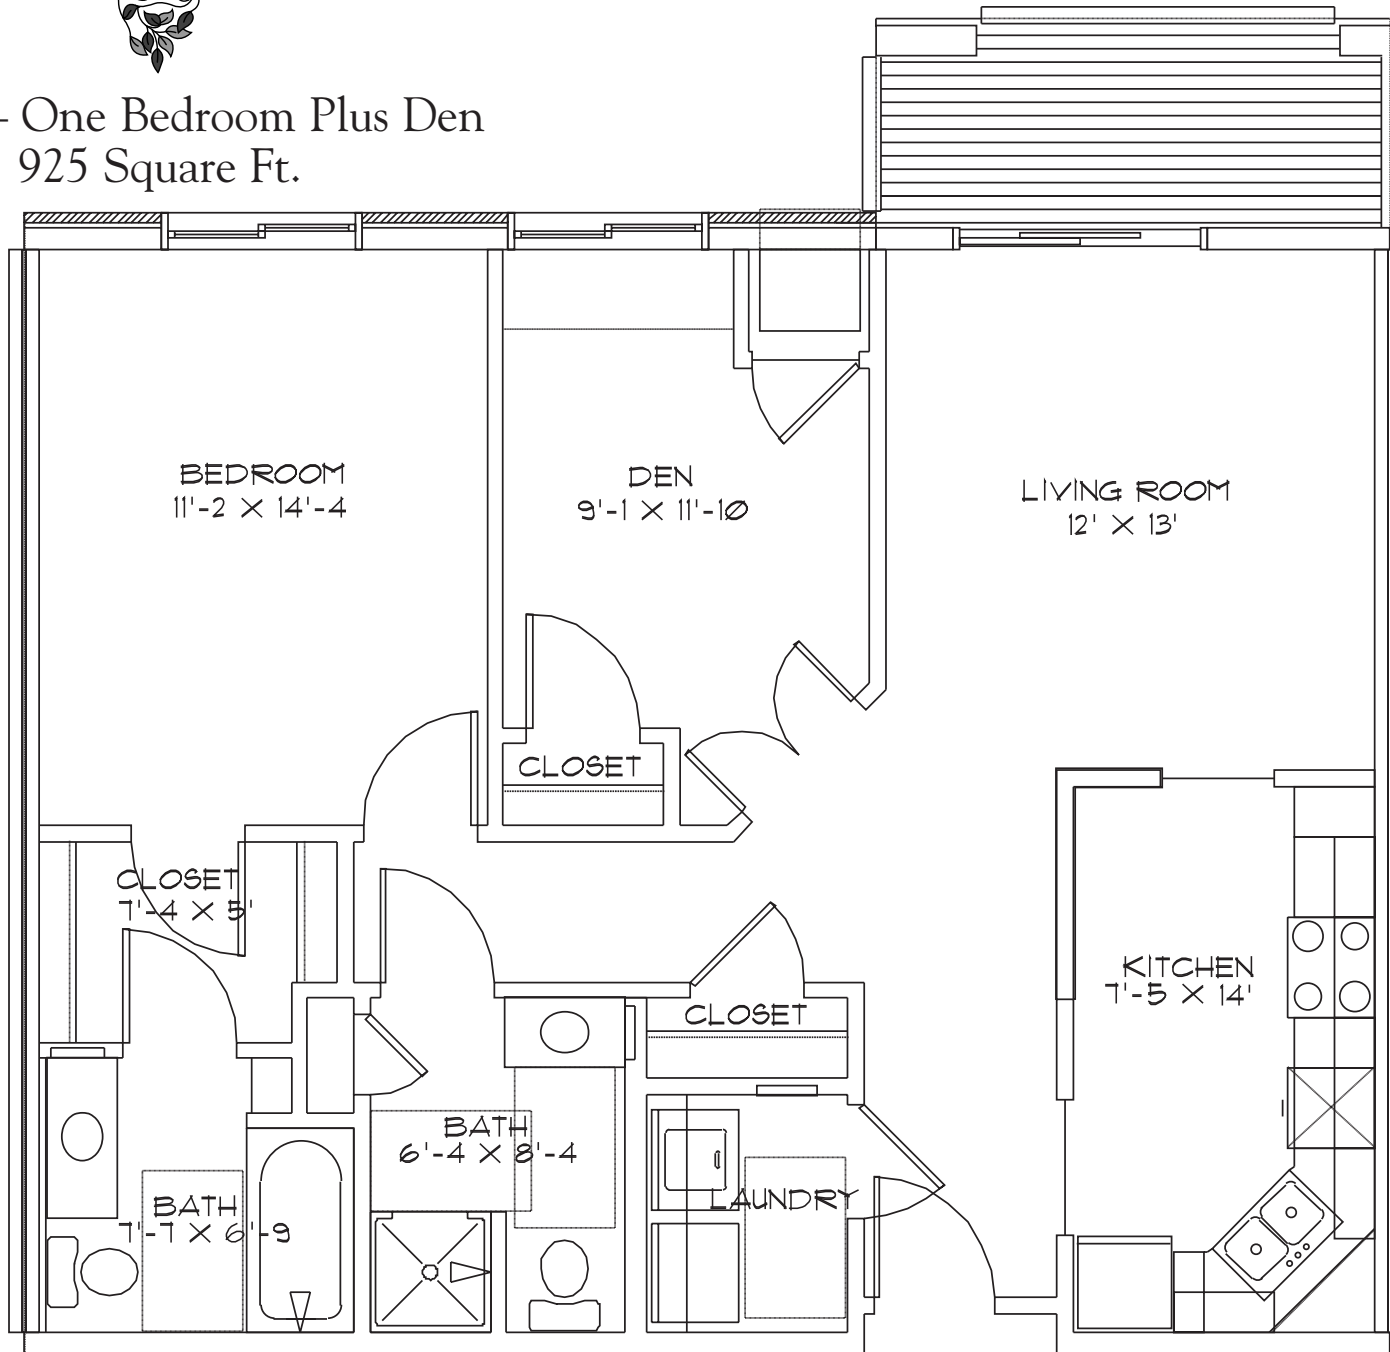

Unit A – One Bedroom
725 Square Ft.

Unit B – One Bedroom Plus Den
925 Square Ft.

Unit C –
Two Bedroom
Plus Two Bath
975 Square Ft.

Unit D –
Two Bedroom Plus Two Bath
1,050 Square Ft.

Unit E – Two Bedroom Plus Den
1,150 Square Ft.

Unit F – Two Bedroom Plus Den – 1,250 Square Ft.