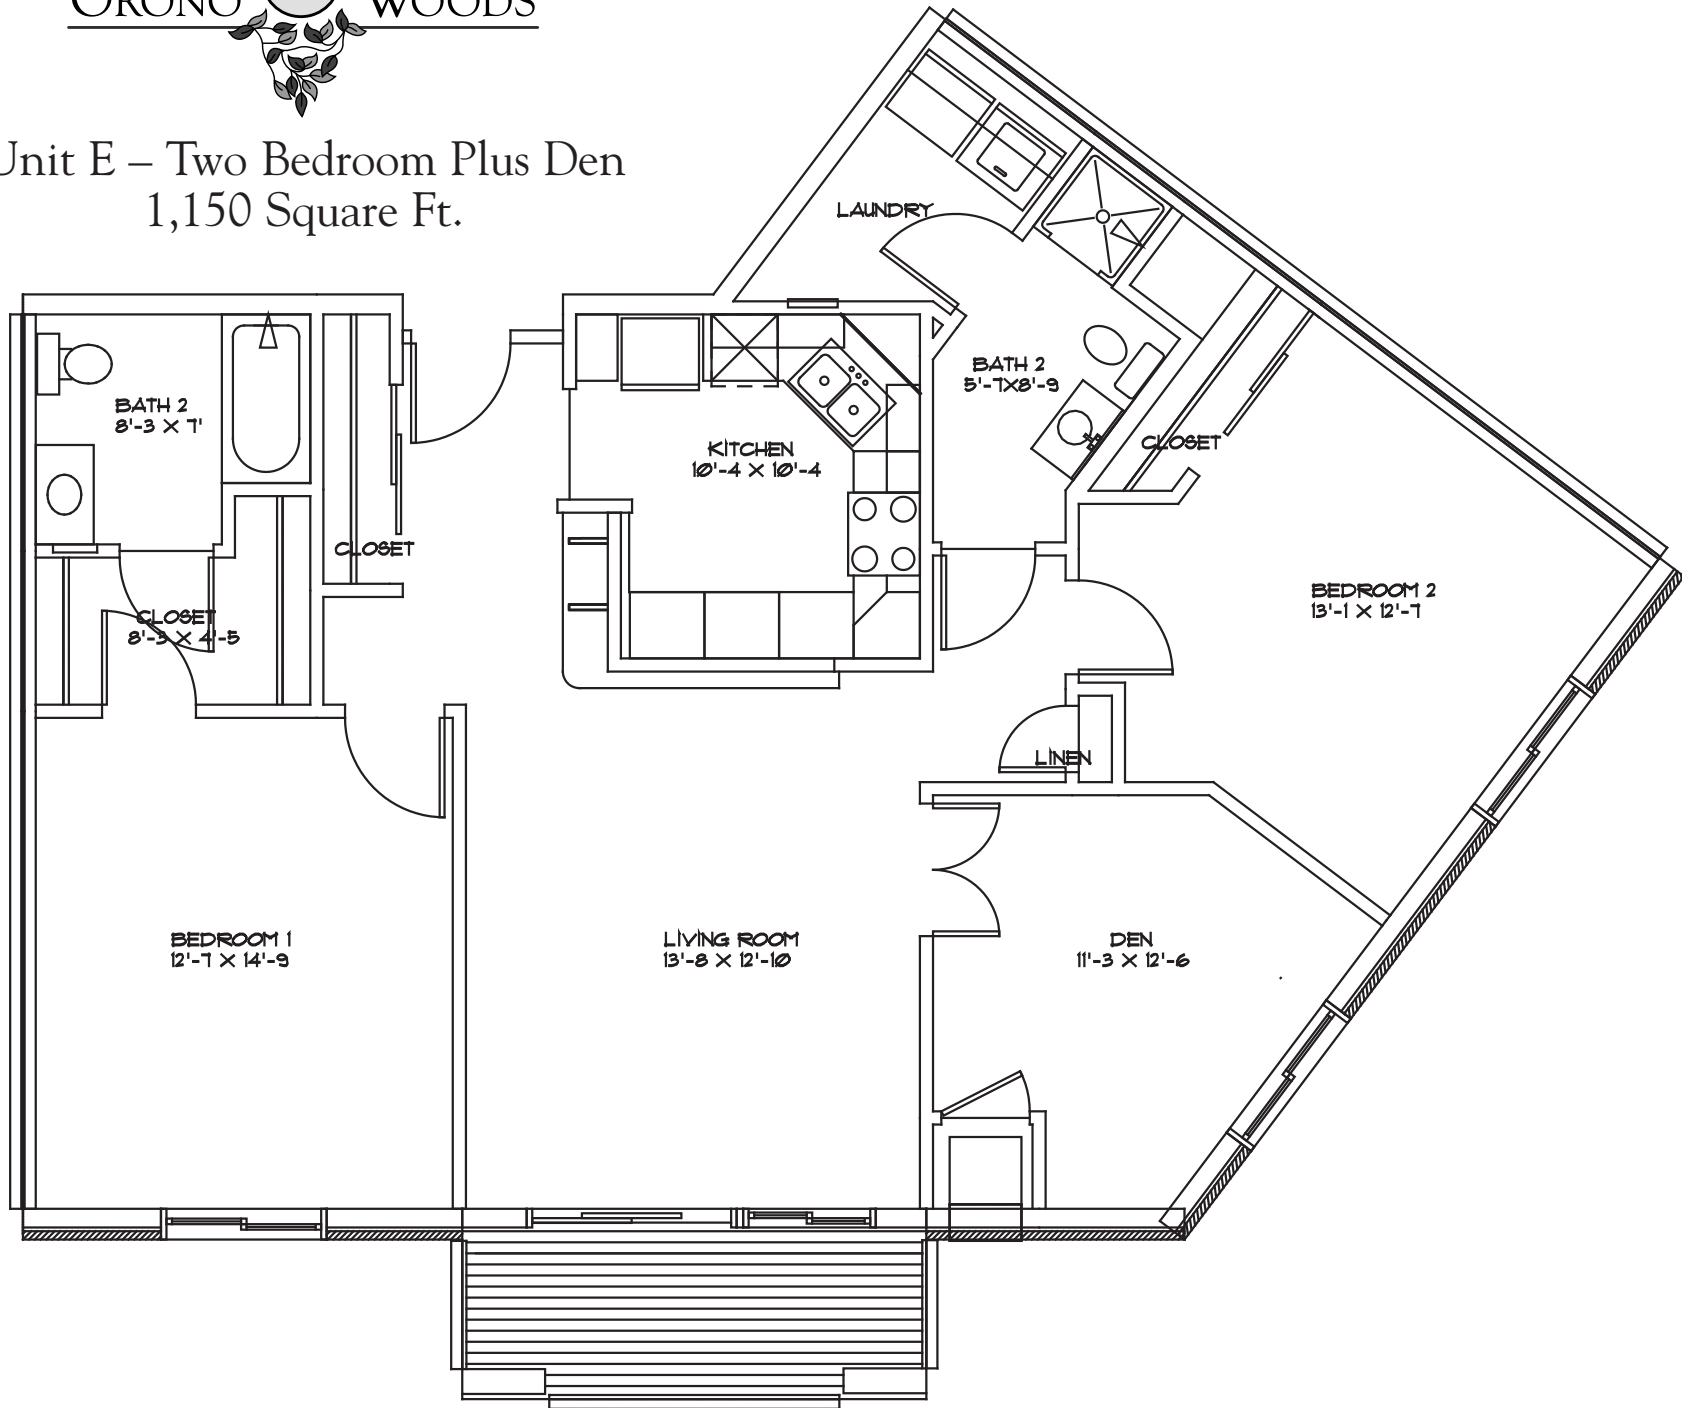

Unit A – One Bedroom
725 Square Ft.

Unit B – One Bedroom Plus Den
925 Square Ft.

Unit C –
Two Bedroom
Plus Two Bath
975 Square Ft.

Unit D –
Two Bedroom Plus Two Bath
1,050 Square Ft.

Unit E – Two Bedroom Plus Den
1,150 Square Ft.

Unit F – Two Bedroom Plus Den – 1,250 Square Ft.