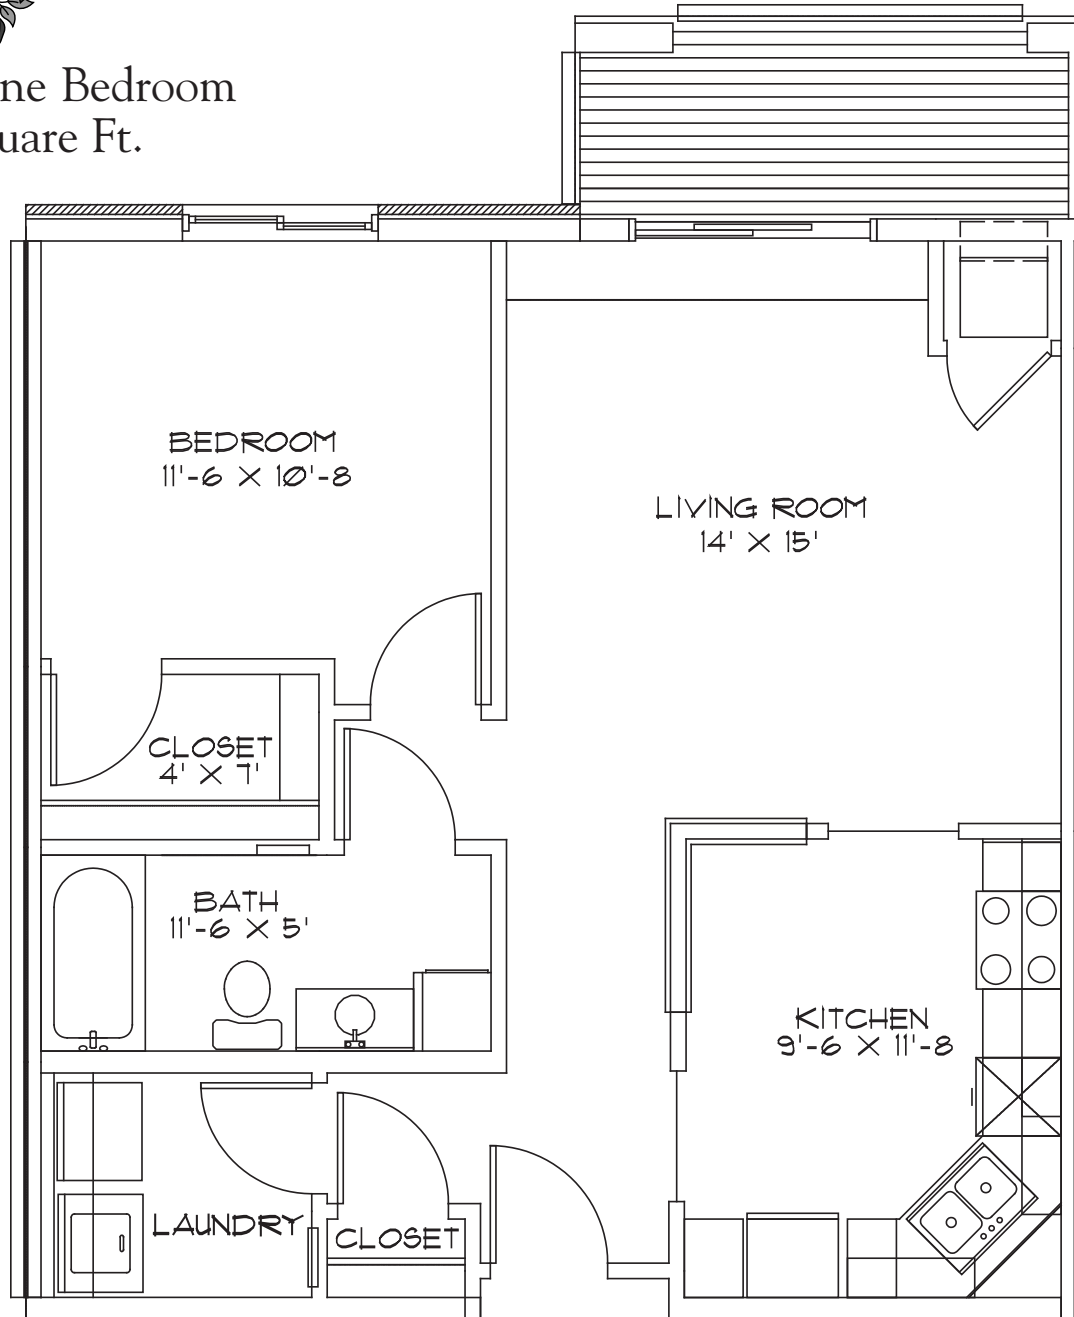

Unit A – One Bedroom
725 Square Ft.

Unit B – One Bedroom Plus Den
925 Square Ft.

Unit C –
Two Bedroom
Plus Two Bath
975 Square Ft.

Unit D –
Two Bedroom Plus Two Bath
1,050 Square Ft.

Unit E – Two Bedroom Plus Den
1,150 Square Ft.

Unit F – Two Bedroom Plus Den – 1,250 Square Ft.