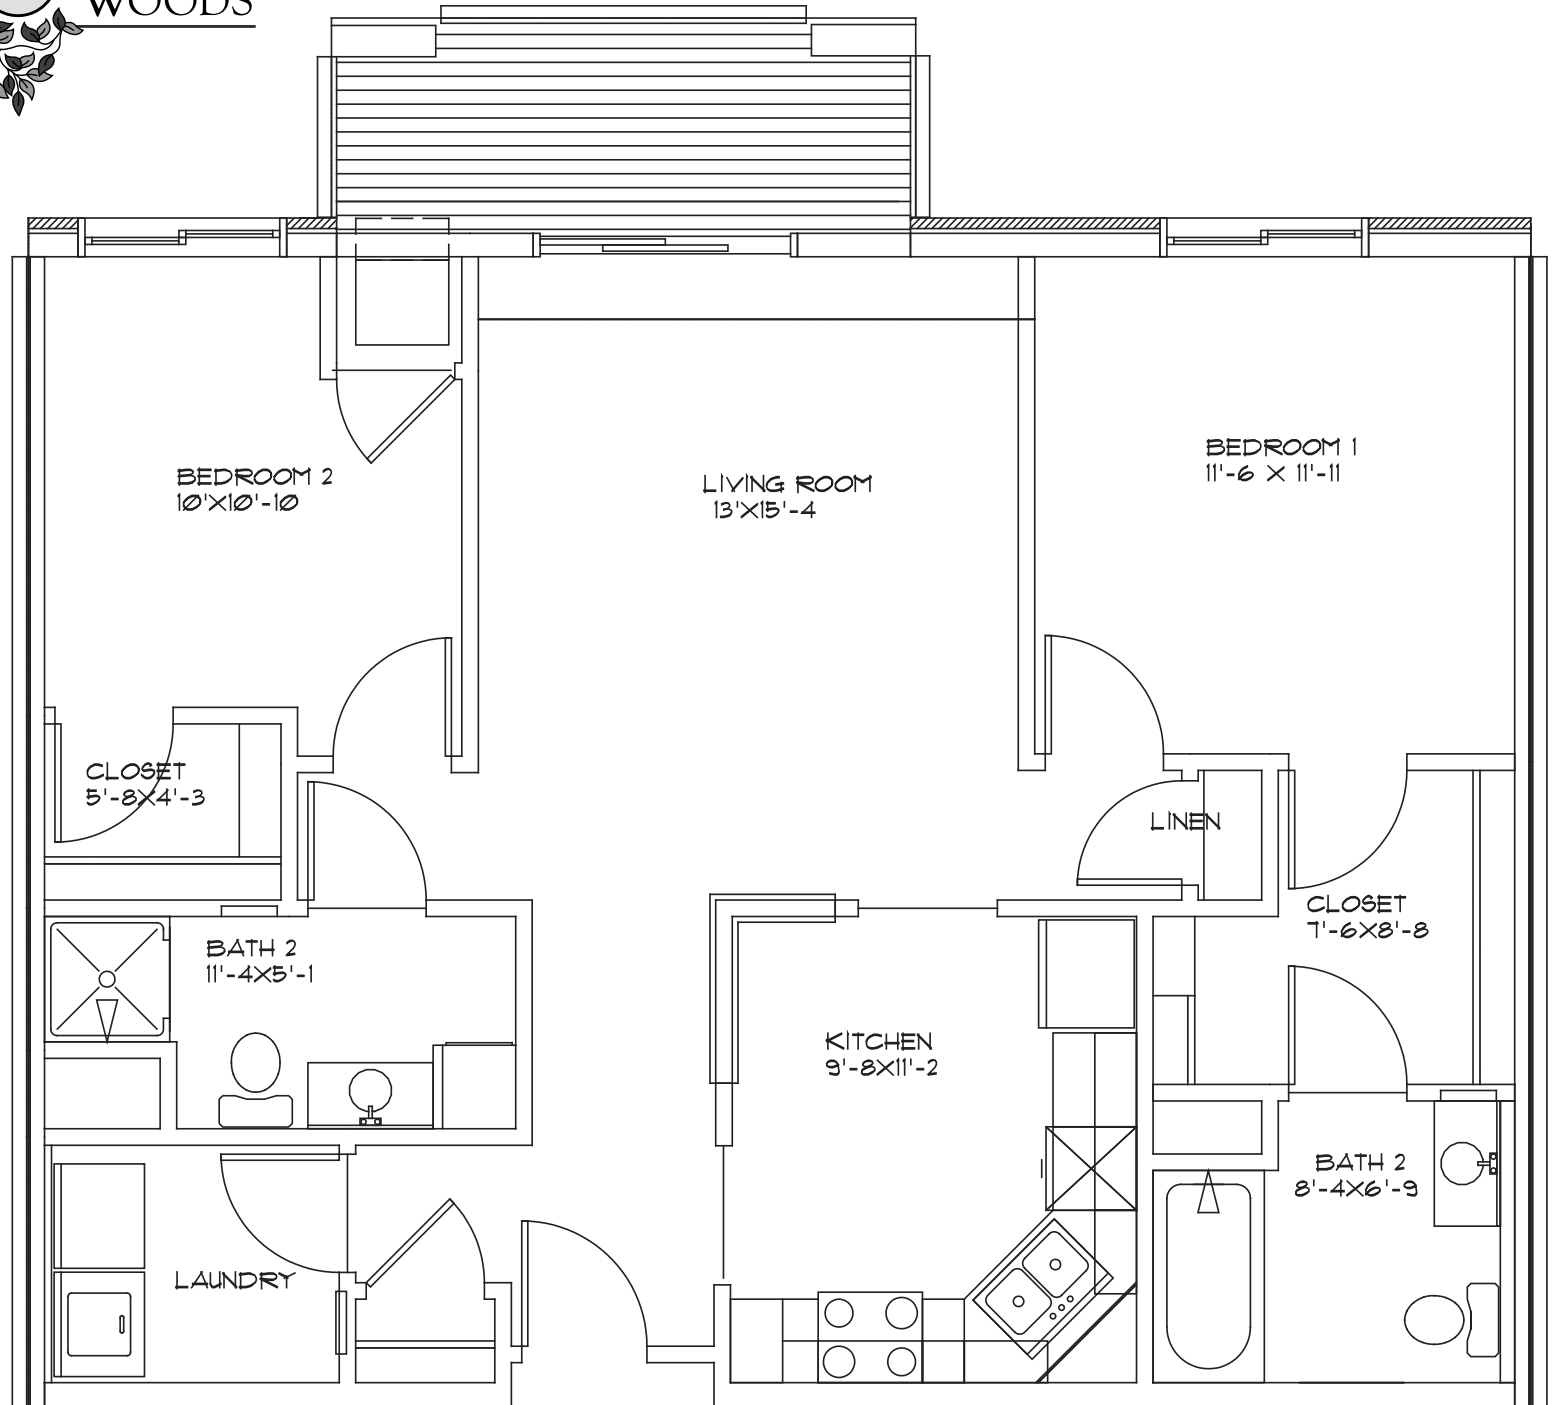

Unit A – One Bedroom
725 Square Ft.

Unit B – One Bedroom Plus Den
925 Square Ft.

Unit C –
Two Bedroom
Plus Two Bath
975 Square Ft.

Unit D –
Two Bedroom Plus Two Bath
1,050 Square Ft.

Unit E – Two Bedroom Plus Den
1,150 Square Ft.

Unit F – Two Bedroom Plus Den – 1,250 Square Ft.